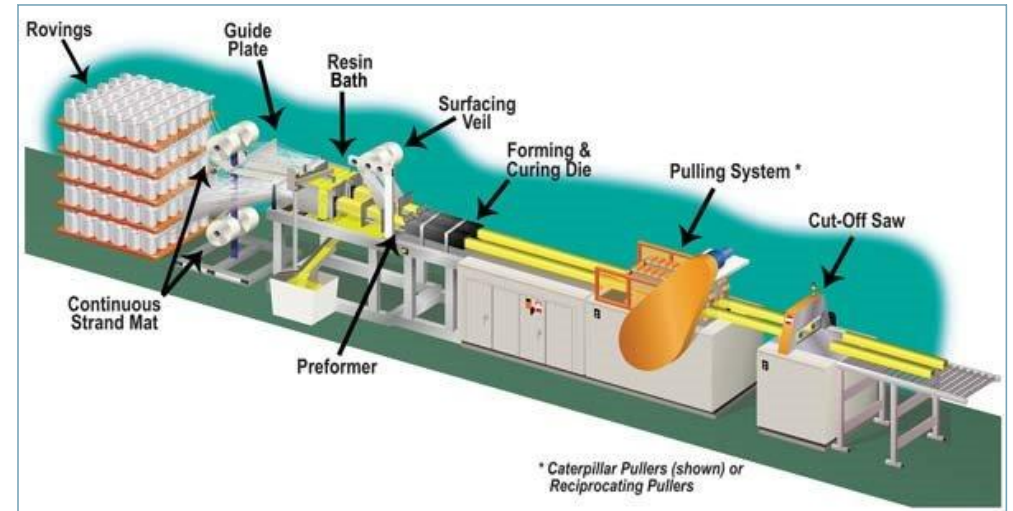

SUBSTATION SECURITY VALMONT COMPOSITES SAFEFENCE

Valmont SafeFence™

SafeFence FRP (Fiber-reinforced polymer)

- Pultruded fiberglass tongue and groove security barrier
- Manufactured in 6", 12" and 24" planks.
- Each plank is pultruded and then cut to the size per specification.
- The final step is a urethane coating to add additional UV protection and longevity.
- Ballistic material can be installed to provide additional security
- Fencing columns and gates are also FRP to provide a complete solution

Valmont SafeFence™

Valmont FRP Fencing History

- 1988 1st Installation Highway
- 1998 1st Installation Railroad
- 2009 1st Installation with Fiberglass Uprights
- 2016 Introduced 12" Panel Highway & Retaining
- 2017 Introduced C Shape Safe Fence
- 2019 1st Installation of Ballistic Panel Substation
- 2022 2' Panel & 12" Wide Flange Upright
- 2024 New Ballistic Vented Wall**