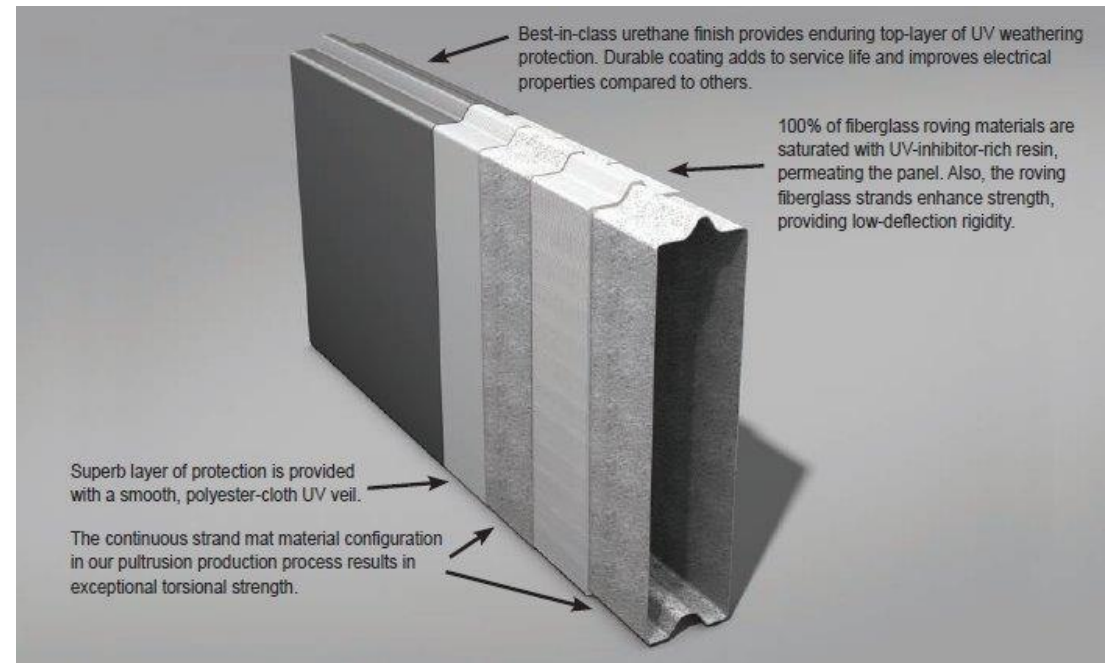

SUBSTATION SECURITY VALMONT COMPOSITES SAFEFENCE

Valmont SafeFence™

SafeFence FRP (Fiber-reinforced polymer)

- Pultruded fiberglass tongue and groove security barrier
- Manufactured in 6", 12" and 24" planks.
- Each plank is pultruded and then cut to the size per specification.
- The final step is a urethane coating to add additional UV protection and longevity.
- Ballistic material can be installed to provide additional security
- Fencing columns and gates are also FRP to provide a complete solution

Valmont SafeFence™

Valmont FRP Fencing History

- 1988 1st Installation Highway
- 1998 1st Installation Railroad
- 2009 1st Installation with Fiberglass Uprights
- 2016 Introduced 12" Panel Highway & Retaining
- 2017 Introduced C Shape Safe Fence
- 2019 1st Installation of Ballistic Panel Substation
- 2022 2' Panel & 12" Wide Flange Upright
- 2024 New Ballistic Vented Wall**